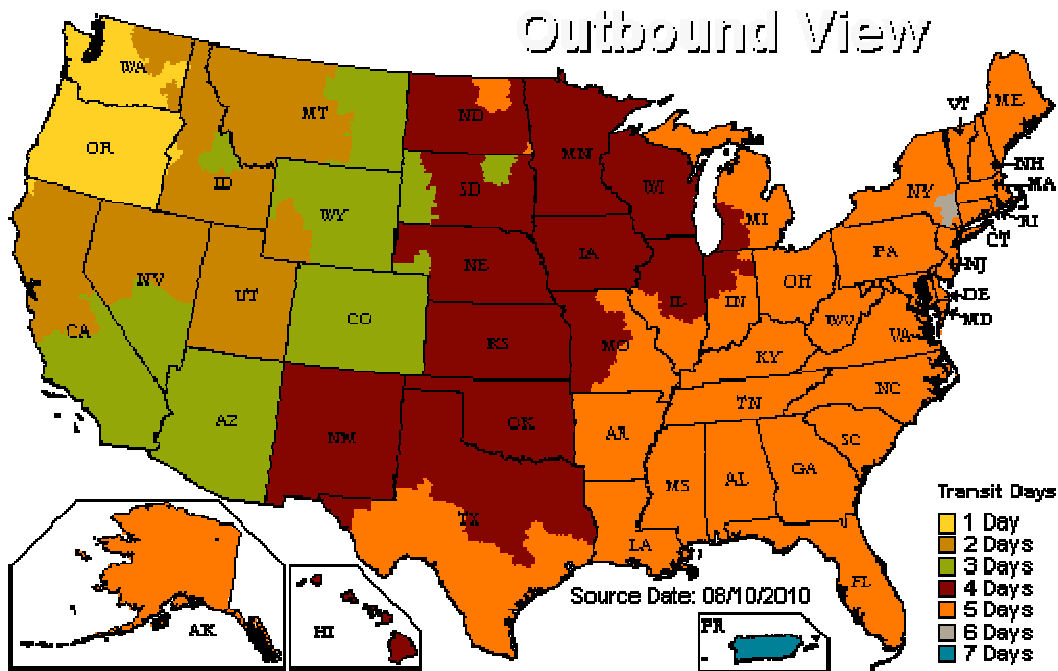

Service Map colors may vary due to differences in hardware and software. This map is a general representation of UPS Ground transit times. For service availability and to calculate the delivery time for a package shipped between a specific origin and destination worldwide, **Calculate Time & Cost**.

Expedited UPS Shipping Options

☐ In addition to UPS Ground, we also offer the following shipping options:

UPS Next Day Air – Next business day delivery by 10:30 a.m., 12:00 noon, or end of day, depending on destination

UPS 2nd Day Air – Delivery by the end of the second business day, some locations in Alaska and Hawaii require additional transit time

UPS 3 Day Select – Delivery by the end of the third business day, available in the 48 contiguous states

If your order is placed after 1 p.m. Pacific, we cannot guarantee that it will ship on that day. While we try to ship expedited orders out as quickly as possible, if the order comes in late in the day it may be shipped on the next business day.

Expedited shipping methods do not affect our order processing time. However, expedited shipping will shorten the time it takes for UPS to get your order to its final destination once it is picked up from our warehouse.

The following example illustrates this concept: An order is placed on a Thursday at 10pm with UPS Next Day Air. Using the UPS pickup and delivery schedule, the earliest the shipment would be available for pickup is on Friday, available for delivery on Monday – the next business day.